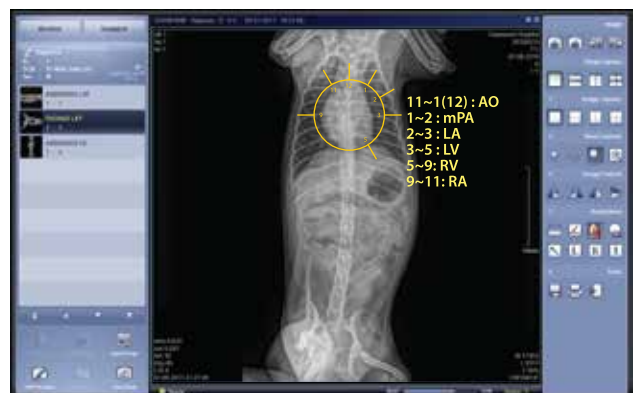

Intuitive GUI

Intuitive and Direct Graphic User Interface with x-ray Detector

Optimized Exposure Conditions and Image Review

Reducing Unnecessary Rework and Test

5. Edit Procedure (BodyPart)

Canine

Equine

Feline

Exotic

An x-ray acquisition console software for image acquisition and processing through the operation of a flat panel detector and x-ray generator. Its data archives provide users with simple access to patient history, image searches, and case studies. With a number of useful tools available at the click of a button, images can be magnified and easily annotated as well. Specifically constructed to be user-friendly, VetView is the optimum choice when it comes to an efficient workflow at a high quality.

Measurement (VHS, Norberg Angle, Q-Angle, Clock Face, etc...)

VHS : Vertebral Heart Score

Clock Face

Image Processing

Perfect Image Acquisition (No Adjustment Required)

Integration Software for Automatic Image Optimization Professional Image Processing for Diagnostic Use Easy Observation for Bones and Microstructures Noise Suppression