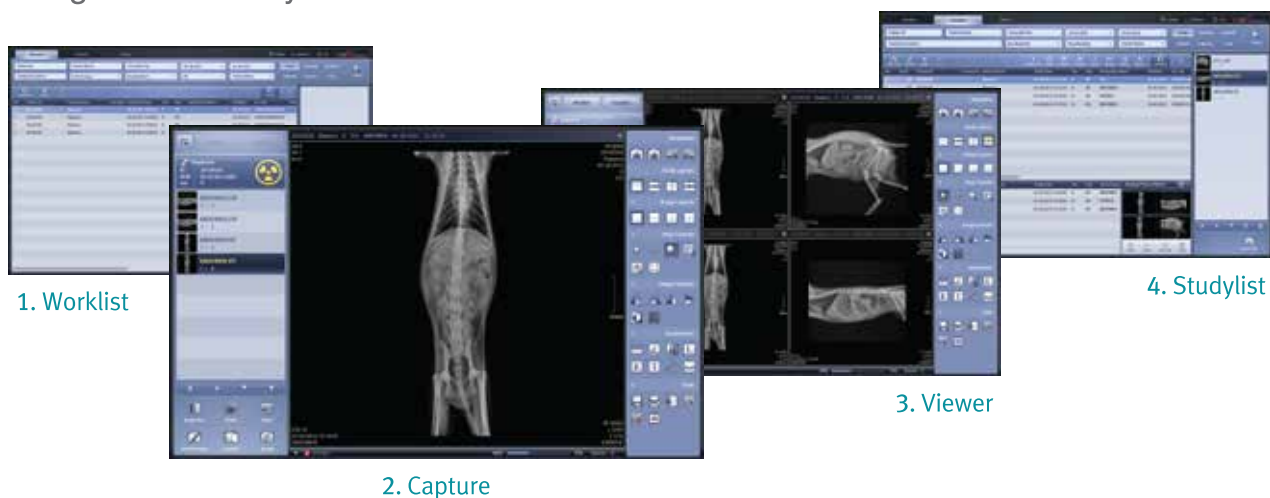

Optional Functions

- Generator Control

Advanced Workflow & Intuitive GUI

All-In-One Workstation Software

VetView Console is a complete image management software featuring easy data searching, fast image acquisition, and user friendly functions. These functions include image viewing, reprocessing, optimizing and archiving.

Intuitive GUI

Intuitive and Direct Graphic User Interface with x-ray Detector

Optimized Exposure Conditions and Image Review

Reducing Unnecessary Rework and Test

5. Edit Procedure (BodyPart)

Canine

Equine

Feline

Exotic

An x-ray acquisition console software for image acquisition and processing through the operation of a flat panel detector and x-ray generator. Its data archives provide users with simple access to patient history, image searches, and case studies. With a number of useful tools available at the click of a button, images can be magnified and easily annotated as well. Specifically constructed to be user-friendly, VetView is the optimum choice when it comes to an efficient workflow at a high quality.

Measurement (VHS, Norberg Angle, Q-Angle, Clock Face, etc...)

VHS : Vertebral Heart Score

Clock Face

Image Processing

Perfect Image Acquisition (No Adjustment Required)

Integration Software for Automatic Image Optimization Professional Image Processing for Diagnostic Use Easy Observation for Bones and Microstructures Noise Suppression