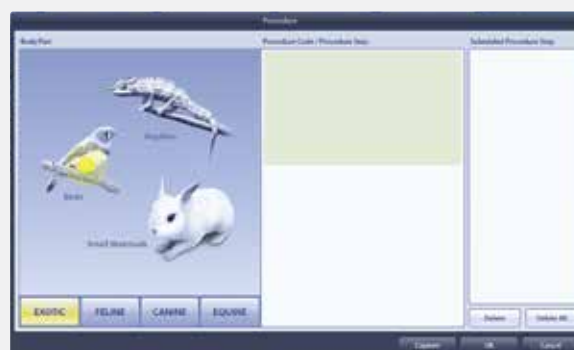

Optional Functions

- Generator Control

Advanced Workflow & Intuitive GUI

All-In-One Workstation Software

VetView Console is a complete image management software featuring easy data searching, fast image acquisition, and user friendly functions. These functions include image viewing, reprocessing, optimizing and archiving.

Intuitive GUI

Intuitive and Direct Graphic User Interface with x-ray Detector

Optimized Exposure Conditions and Image Review

Reducing Unnecessary Rework and Test

5. Edit Procedure (BodyPart)

Canine

Equine

Feline

Exotic

An x-ray acquisition console software for image acquisition and processing through the operation of a flat panel detector and x-ray generator. Its data archives provide users with simple access to patient history, image searches, and case studies. With a number of useful tools available at the click of a button, images can be magnified and easily annotated as well. Specifically constructed to be user-friendly, VetView is the optimum choice when it comes to an efficient workflow at a high quality.

Measurement (VHS, Norberg Angle, Q-Angle, Clock Face, etc...)

VHS : Vertebral Heart Score

Clock Face

Image Processing

Perfect Image Acquisition (No Adjustment Required)

Integration Software for Automatic Image Optimization Professional Image Processing for Diagnostic Use Easy Observation for Bones and Microstructures Noise Suppression