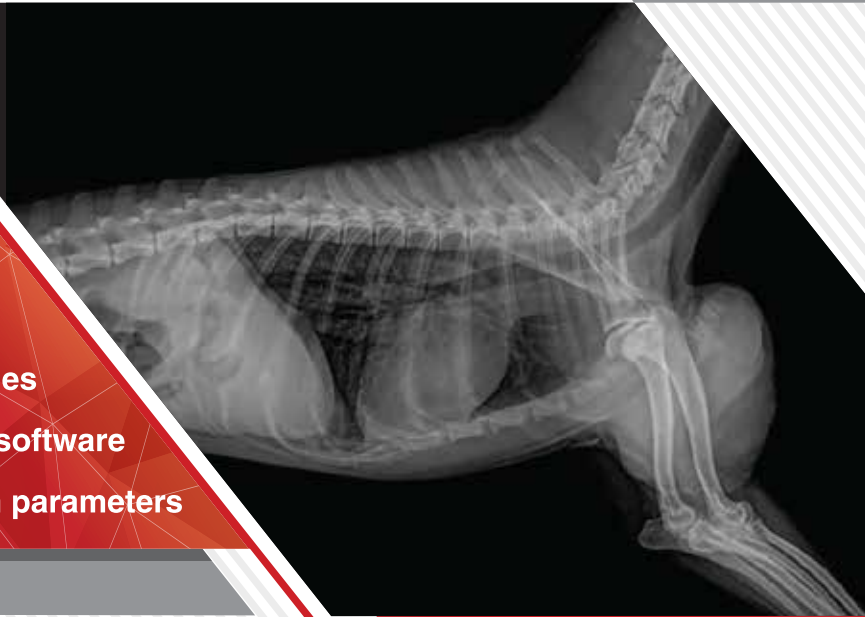

RAYENCE

Xmaru VETVIEW

- Highest quality diagnostic images**
- Flexible diagnostic acquisition software**
- Industry's best image algorithm parameters**

VETERINARY ACQUISITION SOFTWARE

RAYENCE

X - R A Y + S C I E N C E

Optional Functions

- Generator Control

Advanced Workflow & Intuitive GUI

All-In-One Workstation Software

VetView Console is a complete image management software featuring easy data searching, fast image acquisition, and user friendly functions. These functions include image viewing, reprocessing, optimizing and archiving.

Intuitive GUI

Intuitive and Direct Graphic User Interface with x-ray Detector

Optimized Exposure Conditions and Image Review

Reducing Unnecessary Rework and Test

5. Edit Procedure (BodyPart)

Canine

Equine

Feline